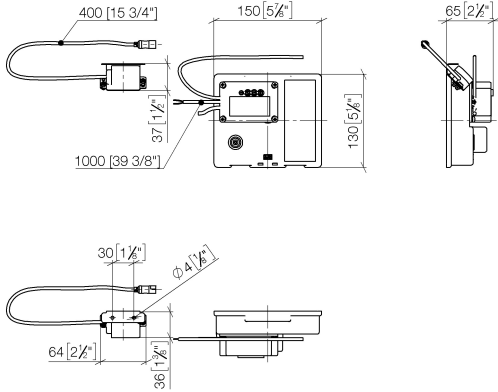

- max. recess depth 125 mm
- min. recess depth 90 mm

Recommended miscellaneous

Extension for Touchfree 500 mm - 12 765 970 90

SYMETRICS eSET Touchfree Basin mixer without pop-up waste with temperature setting - Chrome

ST 010 205 2080
mm [inches]

Certificates

LGA_29120.	WRAS_1906116.	IAPMO_EGS.	CE000001_eSet_Tou chfree_20171206_D E_signed.	CE000002_eSet_Tou chfree_20171206_E N_signed.
LGA_29119.				

SYMETRICS eSET Touchfree Basin mixer without pop-up waste with temperature setting - Chrome

SYMETRICS eSET Touchfree Basin mixer without pop-up waste with temperature setting - Chrome

ST 010 205 2980

- 185mm projection
- fixed spout
- circular, air-enriched flow
- hole diameter 37 mm
- rosette 60 x 60 mm
- 1/2" connection
- plug-link mounting
- max. flow 7 l/min
- lead-free
- WRAS 1904065