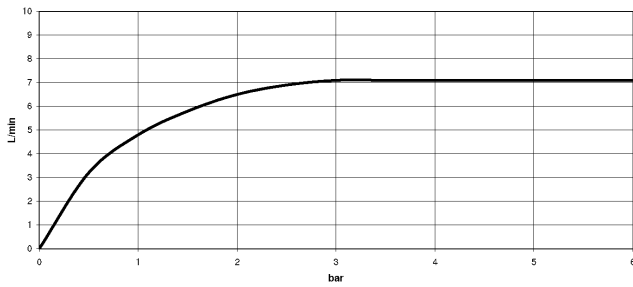

SYMETRICS eSET Touchfree Basin mixer without pop-up waste with temperature setting - Chrome

ST 010 205 2980

SYMETRICS eSET Touchfree Basin mixer without pop-up waste with temperature setting - Chrome

ST 010 205 2080
mm [inches]

Flow rate chart

Certificates

LGA_18592.

WRAS_1904065.

SYMETRICS eSET Touchfree Basin mixer without pop-up waste with temperature setting - Chrome

ST 010 205 2980

Spare parts list

No.	Item Number	Name	Quantity used	Delivery time
1	09 14 10 053 90	seal	1	2
2	09 24 04 135 90	nipple	1	2
3	09 14 10 008 90	seal	2	2
4	90 11 68 004 00-00	spout	1	10
5	90 23 01 029 02-00	aerator	1	10