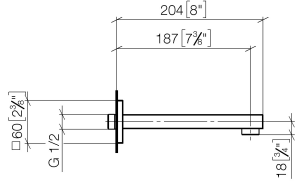

- max. recess depth 125 mm
- min. recess depth 90 mm

Recommended miscellaneous

Extension for Touchfree 500 mm - 12 765 970 90

SYMETRICS eSET Touchfree Basin mixer without pop-up waste with temperature setting - Chrome

SYMETRICS eSET Touchfree Basin mixer without pop-up waste with temperature setting - Chrome

ST 010 205 2980

- 185mm projection
- fixed spout
- circular, air-enriched flow
- hole diameter 37 mm
- rosette 60 x 60 mm
- 1/2" connection
- plug-link mounting
- max. flow 7 l/min
- lead-free
- WRAS 1904065

For Touchfree control please order eSet Touchfree
WITH or WITHOUT temperature adjustment

Recommended miscellaneous

Concealed wall elbow -

35 085 970 90

- max. recess depth 163 mm
- min. recess depth 90 mm

SYMETRICS eSET Touchfree Basin mixer without pop-up waste with temperature setting - Chrome

ST 010 205 2980

SYMETRICS eSET Touchfree Basin mixer without pop-up waste with temperature setting - Chrome

ST 010 205 2080
mm [inches]